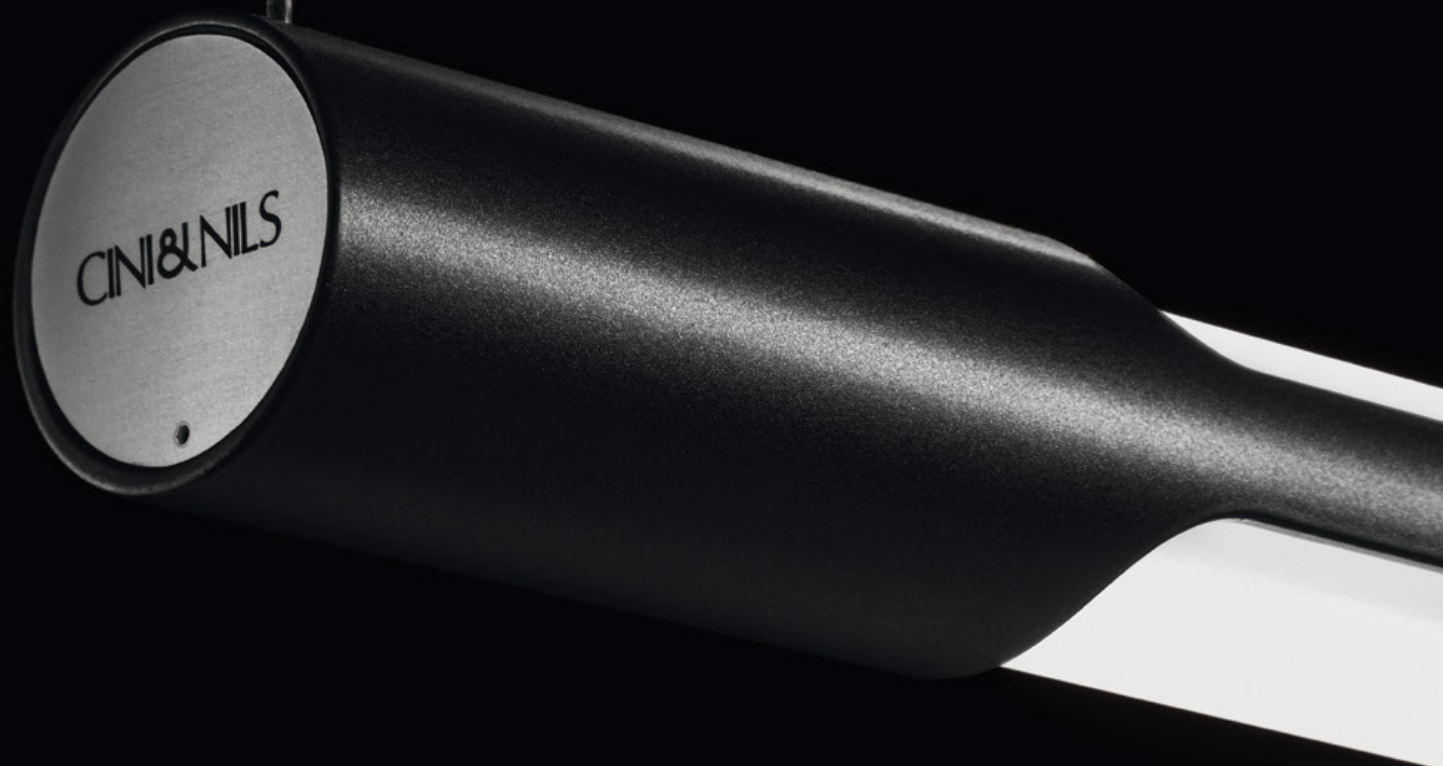

Design | Interni

Stilo sospeso

Luta Bettonica, 2016