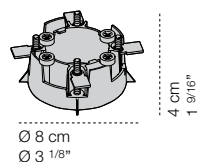

Meno

product	light source | details	colour	led colour K	code
Kit Meno GU10 Trimless	on-off led GU10 / 4W / 350 lm (bulb included) plasterboard: Ø 68 mm H min. 120 mm Kit: corpo del prodotto + cassaforma Kit: product body + formwork Set: Produktgehäuse + Schalung Kit : corps du produit + coffrage Kit: cuerpo del producto + encofrado	nero / black / schwarz noir / negro	2.700 3.000 4.000	CU15510B2 CU15510B3 CU15510BN
		bianco / white / weiß blanc / blanco	2.700 3.000 4.000	CU15510W2 CU15510W3 CU15510WN
		argento / silver / Silber argent / plateado	2.700 3.000 4.000	CU15510S2 CU15510S3 CU15510SN
		oro / gold / Gold or / oro	2.700 3.000 4.000	CU15510Z2 CU15510Z3 CU15510ZN

CE IP20

product	light source | details	colour	led colour K	code
Meno GU10 Trimless	on-off led GU10 / 4W / 350 lm (bulb included) plasterboard: Ø 68 mm H min. 120 mm corpo del prodotto product body Produktgehäuse corps du produit cuerpo del producto	nero / black / schwarz noir / negro	2.700 3.000 4.000	CN15510B3 CN15510BN CN15510S2
		bianco / white / weiß blanc / blanco	2.700 3.000 4.000	CN15510S3 CN15510SN CN15510W2
		argento / silver / Silber argent / plateado	2.700 3.000 4.000	CN15510W3 CN15510WN CN15510Z2
		oro / gold / Gold or / oro	2.700 3.000 4.000	CN15510Z3 CN15510ZN CU15510ZN

CE IP20

Accessory

Cassaforma Meno Spot e Meno GU10 Trimless
Formwork Meno Spot and Meno GU10 Trimless
Meno Spot- und Meno GU10 Trimless- Schalung
Coffrage Meno Spot et Meno GU10 Trimless
Encofrado Meno Spot y Meno GU10 Trimless

code

CB1550001