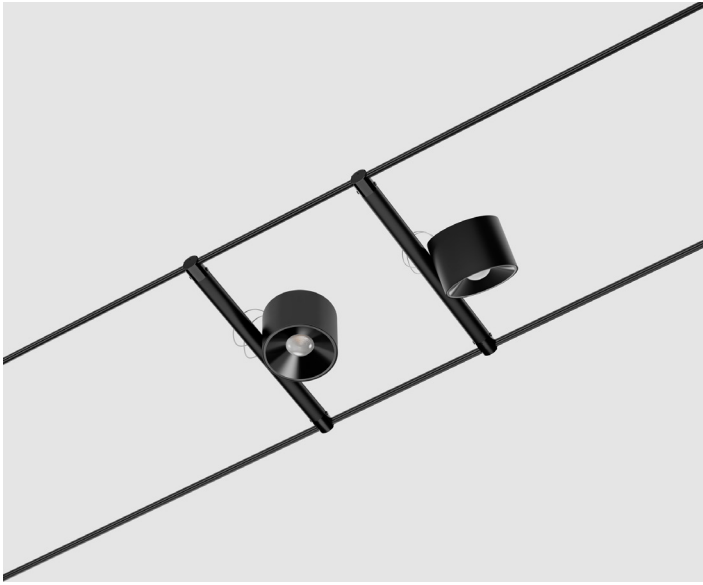

Korum

Cordina

Minima

Modula

Modula is the new range of wall lights from Cini&Nils, available in three sizes (200, 300 and 500 mm) and various wattages to suit a wide range of settings. The design combines direct and indirect light. With its minimalist aesthetic, Modula treats light as an architectural element that blends naturally into the space.

LED COLOUR 4000K 3000K 2700K

Discover the Modula family

Profilo

Profilo is a range of ceiling lights available in various sizes: square versions measuring 300, 500 and 800 mm, and round versions measuring 500 and 800 mm. Its distinctive feature is the diffuser with anti-glare technology, designed to ensure visual comfort. Available in various versions and dimming systems, Profilo precisely meets the needs of both residential and professional environments.

LED COLOUR 4000K 3000K 2700K

Discover the Profilo family

Nodo

Nodo is a range of micro ceiling lights, available in round or square shapes, designed to blend discreetly into the architecture and provide precise lighting. Also available in multi-module configurations of 2, 3 or 4 units, it allows for coordinated and rhythmic lighting arrangements. A minimalist yet distinctive design that elegantly enhances the light.

LED COLOUR 4000K 3000K 2700K

Discover the Nodo family

TensoNodo

TensoNodo draws inspiration from the minimalist design of Nodo for the Cini&Nils suspension system. Compact and designed to integrate seamlessly into the cable system, it transforms into a spotlight that can be adjusted by up to 350° on two axes, allowing the light to be directed with precision onto surfaces, objects and architectural details. Lightweight and versatile, it combines minimalist design with dynamic functionality for both residential and professional spaces.