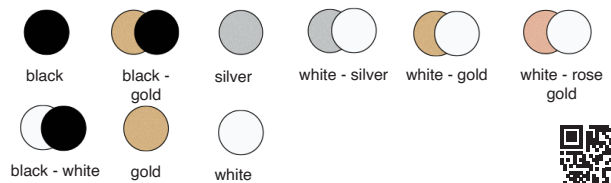

LED COLOUR 4000K 3000K 2700K

Discover the Profilo family

Nodo

Nodo is a range of micro ceiling lights, available in round or square shapes, designed to blend discreetly into the architecture and provide precise lighting. Also available in multi-module configurations of 2, 3 or 4 units, it allows for coordinated and rhythmic lighting arrangements. A minimalist yet distinctive design that elegantly enhances the light.