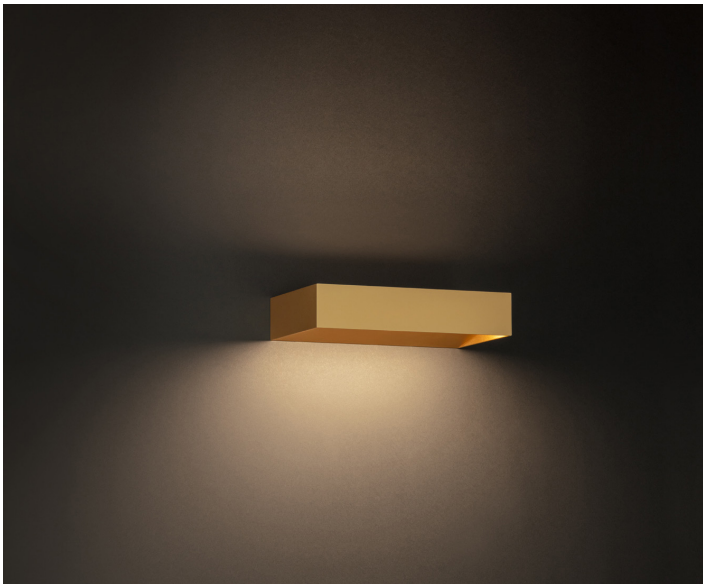

Korum

Cordina

Minima

Modula

Modula is the new range of wall lights from Cini&Nils, available in three sizes (200, 300 and 500 mm) and various wattages to suit a wide range of settings. The design combines direct and indirect light. With its minimalist aesthetic, Modula treats light as an architectural element that blends naturally into the space.

LED COLOUR 4000K 3000K 2700K

Discover the Modula family

Profilo

Profilo is a range of ceiling lights available in various sizes: square versions measuring 300, 500 and 800 mm, and round versions measuring 500 and 800 mm. Its distinctive feature is the diffuser with anti-glare technology, designed to ensure visual comfort. Available in various versions and dimming systems, Profilo precisely meets the needs of both residential and professional environments.

LED COLOUR 4000K 3000K 2700K

Discover the Profilo family

Nodo

Nodo is a range of micro ceiling lights, available in round or square shapes, designed to blend discreetly into the architecture and provide precise lighting. Also available in multi-module configurations of 2, 3 or 4 units, it allows for coordinated and rhythmic lighting arrangements. A minimalist yet distinctive design that elegantly enhances the light.

LED COLOUR 4000K 3000K 2700K

Discover the Nodo family

TensoNodo

TensoNodo draws inspiration from the minimalist design of Nodo for the Cini&Nils suspension system. Compact and designed to integrate seamlessly into the cable system, it transforms into a spotlight that can be adjusted by up to 350° on two axes, allowing the light to be directed with precision onto surfaces, objects and architectural details. Lightweight and versatile, it combines minimalist design with dynamic functionality for both residential and professional spaces.