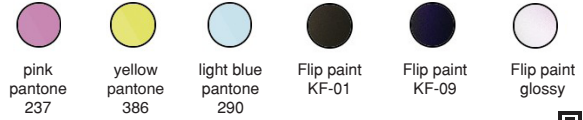

LED COLOUR 4000K 3000K 2700K

Discover the Sottile family

Flip

A lamp that reimagines the dome concept, creating a bold design that tilts in multiple directions, allowing you to experiment with customised lighting.

Available in three sizes: Flippino, Flip 250 and Flip 500; as ceiling, pendant and wall lights.

LED COLOUR 4000K 3000K 2700K

Discover the Flip family

Manta

Whether used in pairs or as part of a larger arrangement, mounted on the ceiling or suspended, it blends effortlessly and harmoniously into any room, creating a cosy atmosphere.

Available in both dual-beam and single-beam versions

LED COLOUR 4000K 3000K 2700K

Discover the Manta family

Korum

The vibrant and revolutionary collection designed by Karim Rashid, which bursts onto the scene with an extra splash of colour, whilst maintaining a strong focus on detail and elegance.

Available colors on request:

LED COLOUR 4000K 3000K 2700K

Discover the Korum family

Cordina

Available in four shapes – cylindrical, spherical, linear and conical – CORDINA lends itself to sophisticated interplays of light and form, characterised by an intimate, diffused glow.