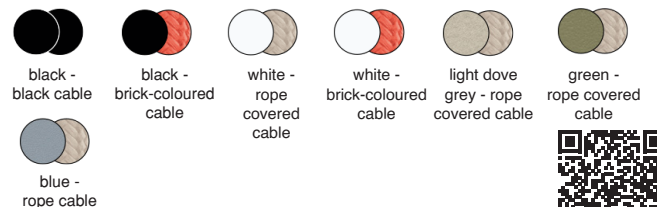

LED COLOUR 4000K 3000K 2700K

Discover the Minima family