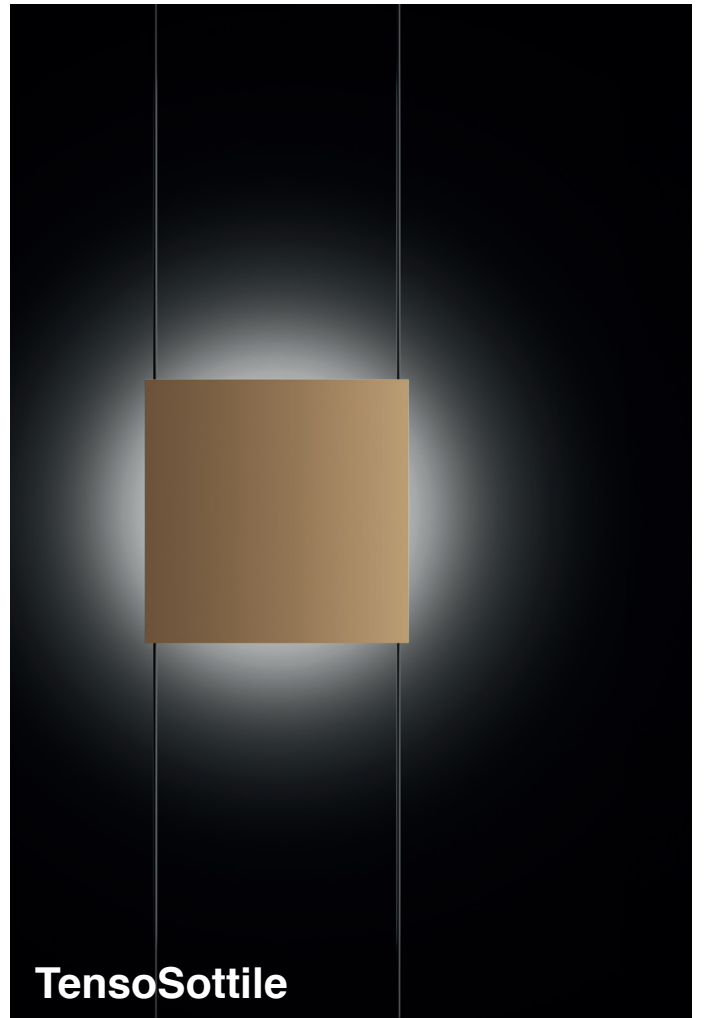

CINI&NILS

News 2026

CINI&NILS

TensoSpot

TensoSottile

Sottile

Flip

Manta

Korum

Cordina

Minima

Modula

Modula is the new range of wall lights from Cini&Nils, available in three sizes (200, 300 and 500 mm) and various wattages to suit a wide range of settings. The design combines direct and indirect light. With its minimalist aesthetic, Modula treats light as an architectural element that blends naturally into the space.

LED COLOUR 4000K 3000K 2700K

Discover the Modula family

Profilo

Profilo is a range of ceiling lights available in various sizes: square versions measuring 300, 500 and 800 mm, and round versions measuring 500 and 800 mm. Its distinctive feature is the diffuser with anti-glare technology, designed to ensure visual comfort. Available in various versions and dimming systems, Profilo precisely meets the needs of both residential and professional environments.

LED COLOUR 4000K 3000K 2700K

Discover the Profilo family

Nodo

Nodo is a range of micro ceiling lights, available in round or square shapes, designed to blend discreetly into the architecture and provide precise lighting. Also available in multi-module configurations of 2, 3 or 4 units, it allows for coordinated and rhythmic lighting arrangements. A minimalist yet distinctive design that elegantly enhances the light.