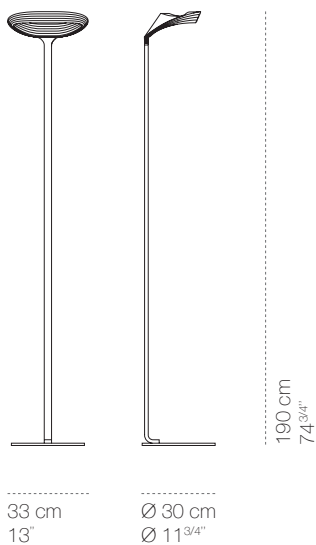

Sestessa terra alogena

luminaire		light source	
materials	aluminium	source	halogen
environment	interiors	socket	R7s
mounting location	floor	ILCOS code	HDG114,2
emission	indirect and diffuse light	bulb included	yes
weight	9,0 Kg	number of bulbs	1
voltage	230V	power	230W
dimmer	electronic in-line	luminous flux	5.060 lm
insulation class	1	energy label	
spina	schuko+france 3 poles		
IP classification	IP20		
certifications	CE		
design	Luta Bettonica, Mario Melocchi, 2009-2013		

finish and code		versions	
 white cod 220	 colour on demand	 Sestessa terra led	 Sestessa terra alogena