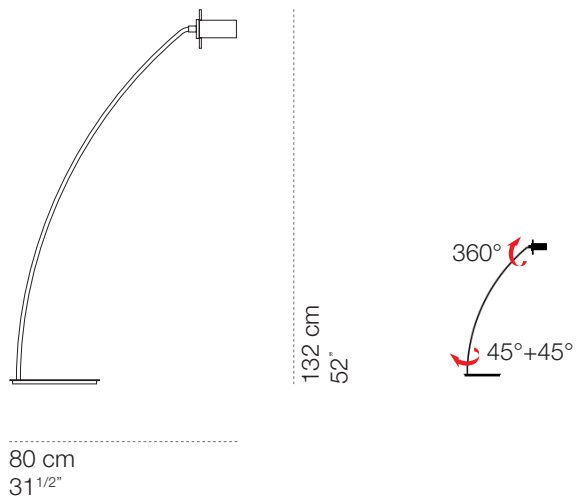

newComponi200 lettura

luminaire - structure	
materials	aluminium, steel
environment	interiors
mounting location	floor
emission	direct, indirect, diffused, mixed, accent light
weight	10,6 kg
tension	230V
dimmer	electronic in line
plug	european 2 poles
IP classification	IP20
certifications	CE □ ▽
design	Luta Bettonica, Luca Melocchi, Mario Melocchi, 2009-2019

light source	
source	LED
socket	E14
bulb included	no
number of LED	1
dimensions	h max 95 mm ø max 50 mm

finish - structure	
	
chrome cod 056L	satin nickel-plated cod 057L

components					
Componi200 anello					
					
retinato cod 025	sfere black cod 020	sfere white cod 021	sfere red cod 022	sfere yellow cod 023	sfere blue cod 024
Componi200 disco					
					
transparent cod 035	satinato cod 036	opalescente quadrettato cod 038	red dichroic cod 039	yellow dichroic cod 040	blue dichroic cod 041
Componi200 lente					
					
lente 105° transparent cod 030	lente 70° transparent cod 031				