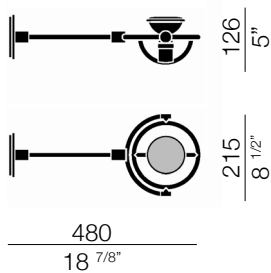

LUMINAIRE	
finish	silver
code	901
materials	technopolymers
environment	interiors
mounting location	wall/ceiling
emission	direct pointing light
weight	0,3 kg
tension	230V
insulation class	2
IP classification	IP20
marks	CE
design Franco Bettonica, Mario Melocchi, 1994	

LIGHT SOURCE	
source	PAR30 directional
type	led, halogen or fluorescent
socket	E27
lamp included	no
number of lamps	1
power	max 100W
height	max 95 mm
weight	max 0,25 kg

VERSIONS	
Fariuno parete/soffitto 25	silver cod 906
480 18 7/8"	
Fariuno parete/soffitto 50	silver cod 911
730 28 3/4"	
Fariuno parete/soffitto 100	silver cod 916
1230 48 3/8"	

LUMINAIRE

finish	silver
code	906
materials	technopolymers
environment	interiors
mounting location	wall/ceiling
emission	direct pointing light
weight	0,6 kg
tension	230V
insulation class	2
IP classification	IP20
marks	CE
design Franco Bettonica, Mario Melocchi, 1994	