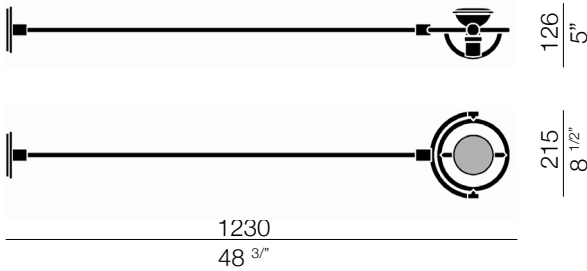

Fariuno parete/soffitto 100

Luminaire for accent lighting operating 230V without any transformer; can be oriented in every direction. Available as wall, ceiling and track three-phase universal version. Four arm lengths for wall, ceiling and track version.

LUMINAIRE	
finish	silver
code	916
materials	technopolymers
environment	interiors
mounting location	wall/ceiling
emission	direct pointing light
weight	0,6 kg
tension	230V
insulation class	2
IP classification	IP20
marks	CE
design Franco Bettonica, Mario Melocchi, 1994