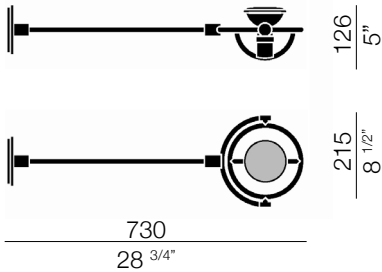

Fariuno parete/soffitto 50

Luminaire for accent lighting operating 230V without any transformer; can be oriented in every direction. Available as wall, ceiling and track three-phase universal version. Four arm lengths for wall, ceiling and track version.

LUMINAIRE

finish	silver
code	911
materials	technopolymers
environment	interiors
mounting location	wall/ceiling
emission	direct pointing light
weight	0,6 kg
tension	230V
insulation class	2
IP classification	IP20
marks	CE
design Franco Bettonica, Mario Melocchi, 1994	

LIGHT SOURCE

source	PAR30 directional
type	led, halogen or fluorescent
socket	E27
lamp included	no
number of lamps	1
power	max 100W
height	max 95 mm
weight	max 0,25 kg

VERSIONS

Fariuno parete/soffitto

silver
cod 901

250
9 7/8"

Fariuno parete/soffitto 25

silver
cod 906

480
18 7/8"

Fariuno parete/soffitto 100

silver
cod 916

1230
48 3/8"

CINI & NILS