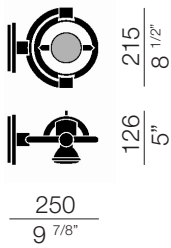

LUMINAIRE	
finish	silver
code	901
materials	technopolymers
environment	interiors
mounting location	wall/ceiling
emission	direct pointing light
weight	0,3 kg
tension	230V
insulation class	2
IP classification	IP20
marks	CE
design Franco Bettonica, Mario Melocchi, 1994	

LIGHT SOURCE	
source	PAR30 directional
type	led, halogen or fluorescent
socket	E27
lamp included	no
number of lamps	1
power	max 100W
height	max 95 mm
weight	max 0,25 kg

VERSIONS	
Fariuno parete/soffitto 25	silver cod 906
480 18 7/8"	
Fariuno parete/soffitto 50	silver cod 911
730 28 3/4"	
Fariuno parete/soffitto 100	silver cod 916
1230 48 3/8"	

LUMINAIRE

finish	silver
code	906
materials	technopolymers
environment	interiors
mounting location	wall/ceiling
emission	direct pointing light
weight	0,6 kg
tension	230V
insulation class	2
IP classification	IP20
marks	CE
design Franco Bettonica, Mario Melocchi, 1994	