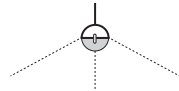

Convivio sopratavolo

LED version available too.

Ø 11,5 cm
Ø 4 1/2"

max 135 cm
max 53 1/4"

lux 710
lux 350
lux 200

55
80
105

Ø 11 cm
Ø 4 1/4"

luminaire		light source	
materials	steel, aluminum, brass, optical glass	source	halogen
environment	interiors	socket	G9
mounting location	ceiling	bulb included	yes
emission	localised light	number of bulbs	1
weight	1,3 kg	power	60W (max 75W)
voltage	230V	luminous flux	980 lm
insulation class	2	colour temperature	2.900K
IP classification	IP20	energy label	
certifications	CE		
design	Luta Bettonica, Mario Melocchi, 2005		

finish and code	versioni
<p>chrom and satin lens cod 870</p>	<p>Convivio sopratavolo</p>
<p>satin nickel-plated and satin lens cod 871</p>	<p>Convivio sopratavolo decentrata</p>
<p>matt white and satin lens cod 887</p>	<p>Convivio sopratavolo due</p>
<p>matt black and satin lens cod 888</p>	<p>Convivio sopratavolo tre</p>
	<p>Convivio sopratavolo multipla</p>