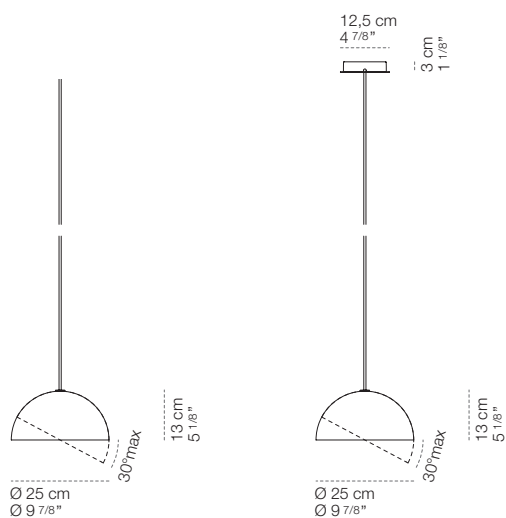

Flip 250 ceiling

Flip is a product line that stands out for its versatility and futuristic design. Flip's distinctive feature is its tilting dome that allows customized ambient lighting in three different modes: suspended, surface mounted or as a wall light. It is available in 3 sizes and 10 colour variants, designed to blend harmoniously into any furnishing style. Thanks to the diffuse lighting effect created, Flip delivers a bold experience and unprecedented quality.

SUSPENDED WITH 4M CABLE

SUSPENDED BLACK CEILING ROSE
+ 4M CABLE

	luminaire
Materials	aluminium, polycarbonate
environment	indoor
typology	ceiling
emission	diffused light
weight	0,9 kg
tension	230V
power supply	dimnable electronic integrated
dimming	phase cut
insulation class	1 Ⓧ
IP classification	IP20
marks	CE UK CA

	light source
source	led
power	10W
temperatura colore	2700K / 3000K / 4000K
lumen	1.200lm
energy label	F

finishes and codes

white

black

light blue RAL 7000

ochre RAL 8004

4M CABLE	2700K	CL15222W2	CL15222B2	CL15222L2	CL15222R2
	3000K	CL15222W3	CL15222B3	CL15222L3	CL15222R3
	4000K	CL15222WN	CL15222BN	CL15222LN	CL15222RN
BLACK CEILING ROSE + 4M CABLE	2700K	CL15223W2	CL15223B2	CL15223L2	CL15223R2
	3000K	CL15223W3	CL15223B3	CL15223L3	CL15223R3
	4000K	CL15223WN	CL15223BN	CL15223LN	CL15223RN