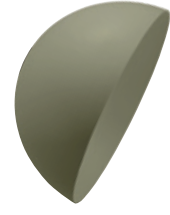

## Flip 500 wall | ceiling

Flip is a product line that stands out for its versatility and futuristic design. Flip's distinctive feature is its tilting dome that allows customized ambient lighting in three different modes: suspended, surface mounted or as a wall light. It is available in 3 sizes and 10 colour variants, designed to blend harmoniously into any furnishing style. Thanks to the diffuse lighting effect created, Flip delivers a bold experience and unprecedented quality.

	light source
source	led
power	20W
temperatura colore	2700K / 3000K / 4000K
lumen	2.400lm
energy label	F

finishes and codes

white

black

light blue RAL 7000

ochre RAL 8004

green RAL 6013

2700K	CL15231W2	CL15231B2	CL15231L2	CL15231R2	CL15231V2
3000K	CL15231W3	CL15231B3	CL15231L3	CL15231R3	CL15231V3
4000K	CL15231WN	CL15231BN	CL15231LN	CL15231RN	CL15231VN

grey RAL 7030

white-rosegold

black-gold

hammered copper

oxidised copper

2700K	CL15231G2	CL15231WR2	CL15231BZ2	CL15231M2	ONLY ON REQUEST
3000K	CL15231G3	CL15231WR3	CL15231BZ3	CL15231M3	
4000K	CL15231GN	CL15231WRN	CL15231BZN	CL15231MN	