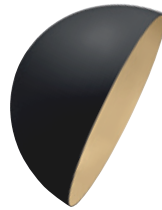

## Flip 500 wall | ceiling

Flip is a product line that stands out for its versatility and futuristic design. Flip's distinctive feature is its tilting dome that allows customized ambient lighting in three different modes: suspended, surface mounted or as a wall light. It is available in 3 sizes and 10 colour variants, designed to blend harmoniously into any furnishing style. Thanks to the diffuse lighting effect created, Flip delivers a bold experience and unprecedented quality.

	light source
source	led
power	20W
temperatura colore	2700K / 3000K / 4000K
lumen	2.400lm
energy label	F

finishes and codes

white

black

light blue RAL 7000

ochre RAL 8004

green RAL 6013

2700K	CL15231W2	CL15231B2	CL15231L2	CL15231R2	CL15231V2
3000K	CL15231W3	CL15231B3	CL15231L3	CL15231R3	CL15231V3
4000K	CL15231WN	CL15231BN	CL15231LN	CL15231RN	CL15231VN

grey RAL 7030

white-rosegold

black-gold

hammered copper

oxidised copper

2700K	CL15231G2	CL15231WR2	CL15231BZ2	CL15231M2	ONLY ON REQUEST
3000K	CL15231G3	CL15231WR3	CL15231BZ3	CL15231M3	
4000K	CL15231GN	CL15231WRN	CL15231BZN	CL15231MN	