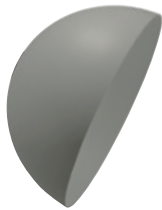

## Flip 500 wall | ceiling

Flip is a product line that stands out for its versatility and futuristic design. Flip's distinctive feature is its tilting dome that allows customized ambient lighting in three different modes: suspended, surface mounted or as a wall light. It is available in 3 sizes and 10 colour variants, designed to blend harmoniously into any furnishing style. Thanks to the diffuse lighting effect created, Flip delivers a bold experience and unprecedented quality.

	light source
source	led
power	20W
temperatura colore	2700K / 3000K / 4000K
lumen	2.400lm
energy label	F

finishes and codes

white

black

light blue RAL 7000

ochre RAL 8004

green RAL 6013

2700K	CL15231W2	CL15231B2	CL15231L2	CL15231R2	CL15231V2
3000K	CL15231W3	CL15231B3	CL15231L3	CL15231R3	CL15231V3
4000K	CL15231WN	CL15231BN	CL15231LN	CL15231RN	CL15231VN

grey RAL 7030

white-rosegold

black-gold

hammered copper

oxidised copper

2700K	CL15231G2	CL15231WR2	CL15231BZ2	CL15231M2	ONLY ON REQUEST
3000K	CL15231G3	CL15231WR3	CL15231BZ3	CL15231M3	
4000K	CL15231GN	CL15231WRN	CL15231BZN	CL15231MN	