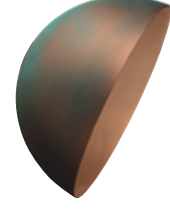

## Flip 500 wall | ceiling

Flip is a product line that stands out for its versatility and futuristic design. Flip's distinctive feature is its tilting dome that allows customized ambient lighting in three different modes: suspended, surface mounted or as a wall light. It is available in 3 sizes and 10 colour variants, designed to blend harmoniously into any furnishing style. Thanks to the diffuse lighting effect created, Flip delivers a bold experience and unprecedented quality.

grey RAL 7030

white-rosegold

black-gold

hammered copper

oxidised copper

2700K	CL15231G2	CL15231WR2	CL15231BZ2	CL15231M2	ONLY ON REQUEST
3000K	CL15231G3	CL15231WR3	CL15231BZ3	CL15231M3	
4000K	CL15231GN	CL15231WRN	CL15231BZN	CL15231MN	