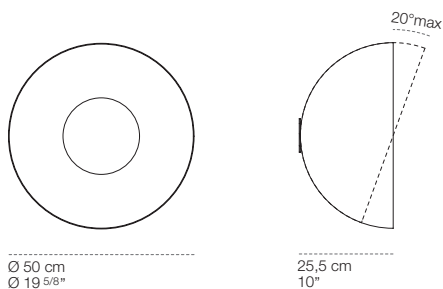

	luminaire
Materials	aluminium, polycarbonate
environment	indoor
typology	wall, ceiling
emission	diffused light
weight	2,8 kg
tension	230V
power supply	dimnable electronic integrated
dimming	phase cut
insulation class	1 Ⓢ
IP classification	IP20
marks	CE UK CA