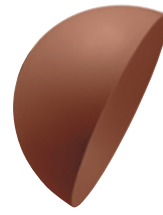

## Flip 500 wall | ceiling

Flip is a product line that stands out for its versatility and futuristic design. Flip's distinctive feature is its tilting dome that allows customized ambient lighting in three different modes: suspended, surface mounted or as a wall light. It is available in 3 sizes and 10 colour variants, designed to blend harmoniously into any furnishing style. Thanks to the diffuse lighting effect created, Flip delivers a bold experience and unprecedented quality.

	light source
source	led
power	20W
temperatura colore	2700K / 3000K / 4000K
lumen	2.400lm
energy label	F

finishes and codes

white

black

light blue RAL 7000

ochre RAL 8004

green RAL 6013

2700K	CL15231W2	CL15231B2	CL15231L2	CL15231R2	CL15231V2
3000K	CL15231W3	CL15231B3	CL15231L3	CL15231R3	CL15231V3
4000K	CL15231WN	CL15231BN	CL15231LN	CL15231RN	CL15231VN

grey RAL 7030

white-rosegold

black-gold

hammered copper

oxidised copper

2700K	CL15231G2	CL15231WR2	CL15231BZ2	CL15231M2	ONLY ON REQUEST
3000K	CL15231G3	CL15231WR3	CL15231BZ3	CL15231M3	
4000K	CL15231GN	CL15231WRN	CL15231BZN	CL15231MN	