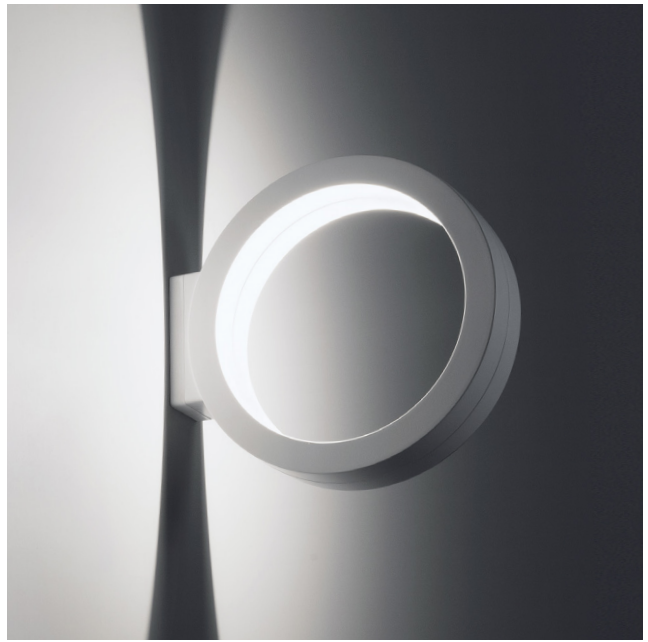

# Assolo outdoor

luminaire	
materials	aluminium
environment	outdoor
mounting location	wall, soffitto
emission	indirect light
weight	0,8 kg
voltage	230V
ballast	integrated electronic
dimming	not dimmable
insulation class	1
IP classification	IP65
certifications	CE
design	Luta Bettonica, 2013

light source	
source	LED
number of led	1
power	15W
luminous flux	1.200 lm
colour temperature	2.800K
CRI	95

finish	
white cod 1575	metallized anthracite cod 1577