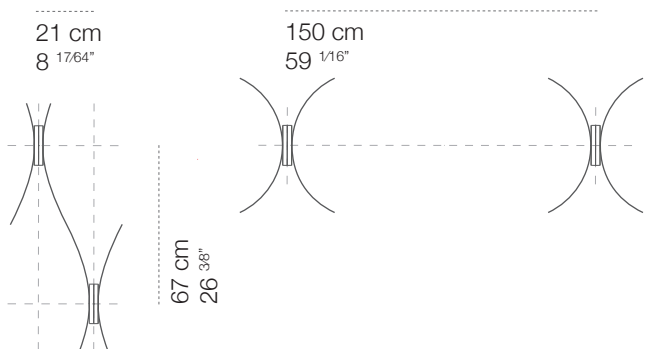

# Assolo outdoor

luminaire	
materials	aluminium
environment	outdoor
mounting location	wall, soffitto
emission	indirect light
weight	0,8 kg
voltage	230V
ballast	integrated electronic
dimming	not dimmable
insulation class	1
IP classification	IP65
certifications	CE
design	Luta Bettonica, 2013

light source	
source	LED
number of led	1
power	15W
luminous flux	1.200 lm
colour temperature	2.800K
CRI	95

finish	
white cod 1575	metallized anthracite cod 1577

## suggested distance for multiple installations