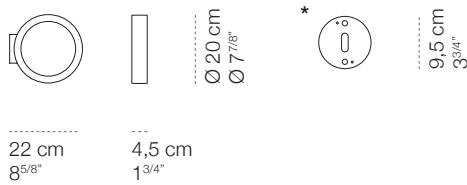

# Assolo outdoor

luminaire	
materials	aluminium
environment	outdoor
mounting location	wall, soffitto
emission	indirect light
weight	0,8 kg
voltage	230V
ballast	integrated electronic
dimming	not dimmable
insulation class	1
IP classification	IP65
certifications	CE
design	Luta Bettonica, 2013

light source	
source	LED
number of led	1
power	15W
luminous flux	1.200 lm
colour temperature	2.800K
CRI	95

finish	
white cod 1575	metallized anthracite cod 1577