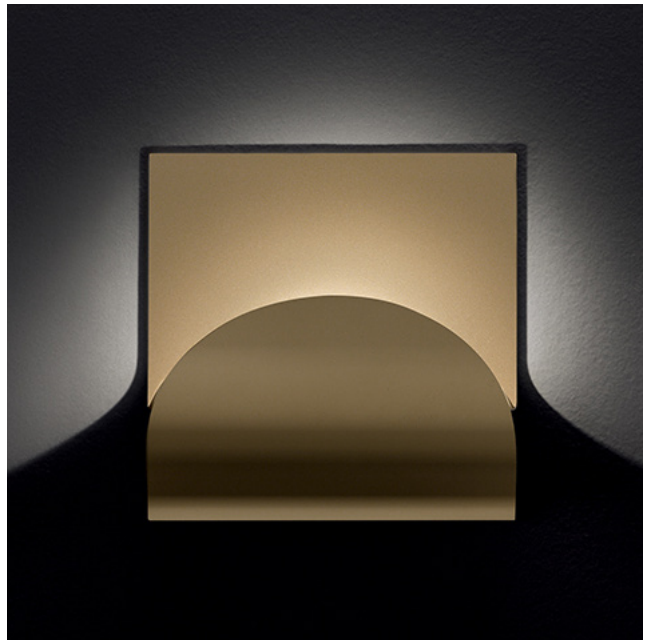

Incontro parete|soffitto

21,5 cm
8 1/2"

7,5 cm
3"

21,5 cm
8 1/2"

| luminaire | |
|-------------------|--------------------------------|
| materials | aluminium |
| environment | interiors |
| mounting location | wall/ceiling |
| emission | indirect light |
| weight | 1,15 kg |
| voltage | 230V |
| ballast | integrated electronic dimmable |
| dimmer | phase-cut |
| insulation class | 1 |
| IP classification | IP20 |
| certifications | CE |
| design | Luta Bettonica, 2015 |

white
cod 410

matt gold
cod 411

matt silver
cod 412

versions

Incontro
parete|soffitto

Incontro ON/OFF
parete|soffitto

Incontro ON/OFF parete|soffitto

21,5 cm
8 1/2"