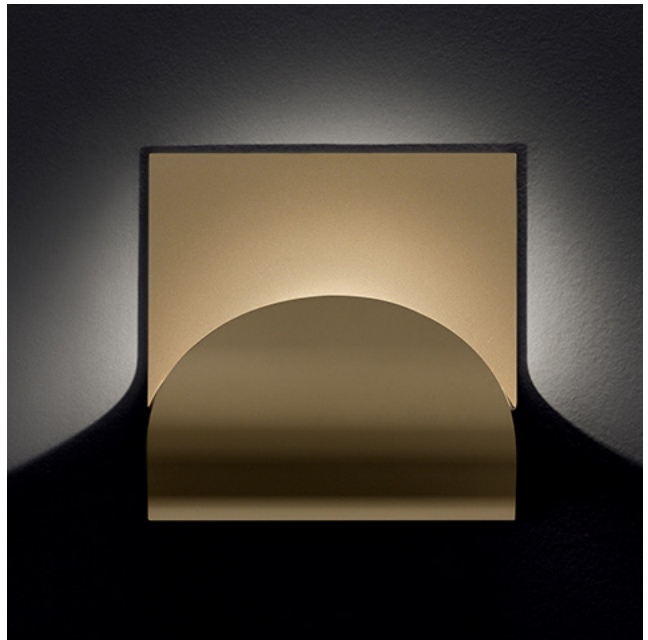

Incontro parete|soffitto

21,5 cm
8 1/2"

7,5 cm
3"

21,5 cm
8 1/2"

| luminaire | |
|-------------------|--------------------------------|
| materials | aluminium |
| environment | interiors |
| mounting location | wall/ceiling |
| emission | indirect light |
| weight | 1,15 kg |
| voltage | 230V |
| ballast | integrated electronic dimmable |
| dimmer | phase-cut |
| insulation class | 1 |
| IP classification | IP20 |
| certifications | CE |
| design | Luta Bettonica, 2015 |

white
cod 410

matt gold
cod 411

matt silver
cod 412

versions

Incontro
parete|soffitto

Incontro ON/OFF
parete|soffitto

Incontro ON/OFF parete|soffitto

21,5 cm
8 1/2"

7,5 cm
3"

21,5 cm
8 1/2"

| luminaire | |
|-------------------|-----------------------|
| materials | aluminium |
| environment | interiors |
| mounting location | wall/ceiling |
| emission | indirect light |
| weight | 1,15 kg |
| voltage | 100 - 230V |
| ballast | integrated electronic |
| dimmer | not dimmable |
| insulation class | 1 |
| IP classification | IP20 |
| certifications | CE |
| design | Luta Bettonica, 2015 |