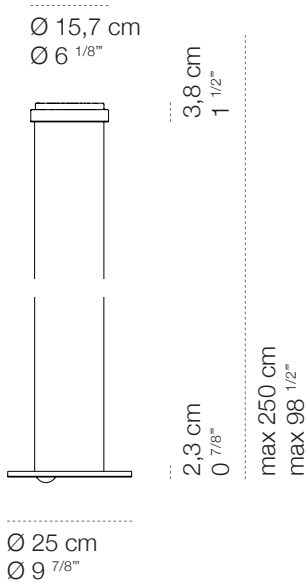

Passepartout25 sopratavolo

luminaire	
materials	aluminium, steel
environment	interiors
mounting location	ceiling
emission	indirect and direct light
weight	2,0 kg
voltage	230V
driver	dimmable electronic integrated
dimming	phase-cut / casambi integrated / sensor
insulation class	1
IP classification	IP20
certifications	CE UK ENEC
design	Luta Bettonica, 2017

emission	lower	upper
source	LED	LED
number of led	1	2
power	9W	2x5W
luminous flux	1.000 lm	2x600 lm
colour temperature	2.700K	2.700K
CRI	92	90

versions

Passepartout
parete

Passepartout
terra

Passepartout55
sopratavolo