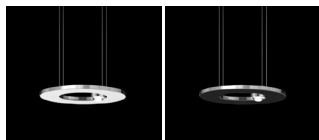

finish / code

matt white
cod 1124
cod C1124
cod S1124

matt black
cod 1125
cod C1125
cod S1125

phase-cut dimmable
casambi integrated
sensor