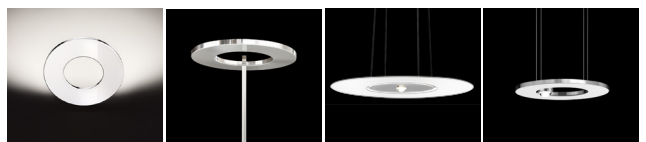

Passepartout25 sopratavolo

luminaire	
materials	aluminium, steel
environment	interiors
mounting location	ceiling
emission	indirect and direct light
weight	2,0 kg
voltage	230V
driver	dimmable electronic integrated
dimming	phase-cut / casambi integrated / sensor
insulation class	1
IP classification	IP20
certifications	CE UK ENEC
design	Luta Bettonica, 2017

emission	lower	upper
source	LED	LED
number of led	1	2
power	9W	2x5W
luminous flux	1.000 lm	2x600 lm
colour temperature	2.700K	2.700K
CRI	92	90

versions

Passepartout
parete

Passepartout
terra

Passepartout55
sopratavolo