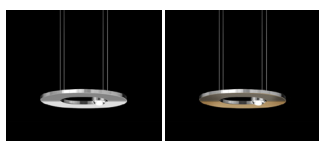

polished chrome
cod 1120
cod C1120
cod S1120

polished gold
cod 1123
cod C1123
cod S1123

phase-cut dimmable
casambi integrated
sensor