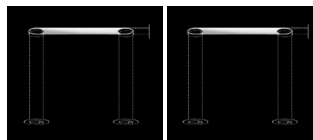

accessories

Passepartout25
rosone 90
matt silver
cod 1130

Passepartout25
rosone 90
matt gold
cod 1131

CINI & NILS