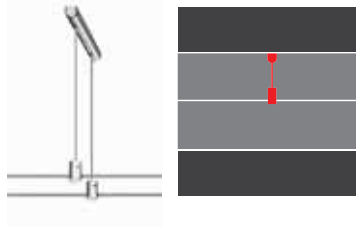

TensoAlimentatori

power Tenso / miniTensoCavi when there is no power point handy for the TensoAttacchi.

CE IP20

Finish

Code

Dimensions

chrome/
chrome

743

chrome/
silver

762

white/
white

762B