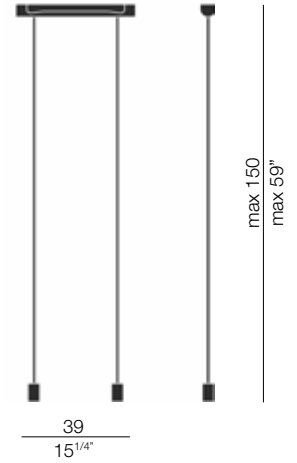

TensoAlimentatori

power Tenso / miniTensoCavi when there is no power point handy for the TensoAttacchi.

CE IP20

Finish

Code

Dimensions

chrome/
chrome

743

chrome/
silver

762

white/
white

762B

TensoConnettori

connect pairs of Tenso/miniTensoCavi so they can be powered by one power point.

CE IP20

Finish

Code

Dimensions

chrome
silver
white

745
763
763B

TensoInterruttori

double the switching and power installable when Tenso / miniTensoCavi are powered by both Tenso/miniTenso Attacchi.

CE IP20

Finish

Code

Dimensions

chrome
silver
white

747
764
764B