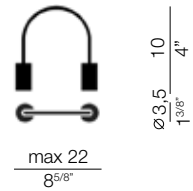

chrome/
silver

762

white/
white

762B

TensoConnettori

connect pairs of Tenso/miniTensoCavi so they can be powered by one power point.

CE  IP20

Finish

Code

Dimensions

chrome
silver
white

745
763
763B

TensoInterruttori

double the switching and power installable when Tenso / miniTensoCavi are powered by both Tenso/miniTenso Attacchi.

CE  IP20

Finish