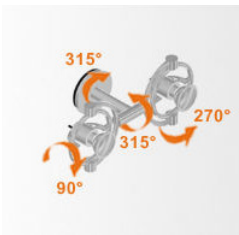

## miniFaridue parete/soffitto

miniLuminaire for accent lighting operating 230V without any transformer, comprising two modules that can be oriented in every direction.  
Available as wall and ceiling version.

### LUMINAIRE

materials	<b>zama</b>
environment	<b>interiors</b>
mounting location	<b>wall/ceiling</b>
emission	<b>punctual direct light</b>
weight	<b>0,7 kg</b>
tension	<b>230V</b>
insulation class	<b>2</b>
IP classification	<b>IP20</b>
marks	<b>CE</b>    
design	Franco Bettonica, Mario Melocchi, 1998

### LIGHT SOURCE

source	<b>directional led PAR</b> 
socket	<b>GU10</b>
bulb included	<b>yes</b>
number of bulbs	<b>2</b>
power	<b>5,5W (halo max 75W)</b>
power	<b>2.500 h</b>
colour temperature	<b>2.700K</b>