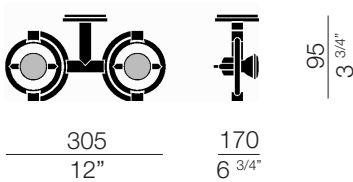

## miniFaridue parete/soffitto

miniLuminaire for accent lighting operating 230V without any transformer, comprising two modules that can be oriented in every direction.  
Available as wall and ceiling version.

### LUMINAIRE

materials	<b>zama</b>
environment	<b>interiors</b>
mounting location	<b>wall/ceiling</b>
emission	<b>punctual direct light</b>
weight	<b>0,7 kg</b>
tension	<b>230V</b>
insulation class	<b>2</b>
IP classification	<b>IP20</b>
marks	<b>CE</b>    
design	Franco Bettonica, Mario Melocchi, 1998

### LIGHT SOURCE

source	<b>directional led PAR</b> 
socket	<b>GU10</b>
bulb included	<b>yes</b>
number of bulbs	<b>2</b>
power	<b>5,5W (halo max 75W)</b>
power	<b>2.500 h</b>
colour temperature	<b>2.700K</b>