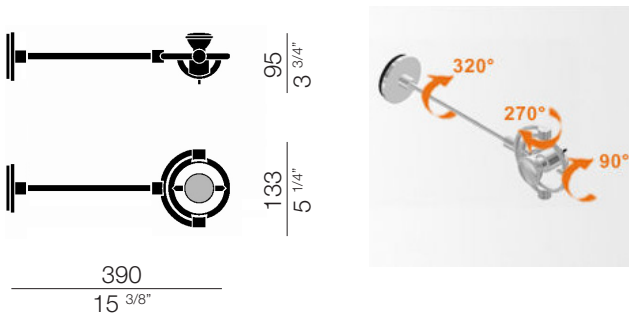

## miniFariuno parete/soffitto 25

miniLuminaire for accent lighting operating 230V without any transformer, can be oriented independently in every direction. Four arm lengths for wall and ceiling version.

LUMINAIRE	
materials	<b>zama</b>
environment	<b>interiors</b>
mounting location	<b>wall/ceiling</b>
emission	<b>punctual direct light</b>
weight	<b>0,5 kg</b>
tension	<b>230V</b>
insulation class	<b>2</b>
IP classification	<b>IP20</b>
marks	<b>CE</b>    
design	Franco Bettonica, Mario Melocchi, 1998

LIGHT SOURCE	
source	<b>directional led PAR</b> 
socket	<b>GU10</b>
bulb included	<b>yes</b>
number of bulbs	<b>1</b>
power	<b>5,5W (halo max 75W)</b>
power	<b>2.500 h</b>
colour temperature	<b>2.700K</b>