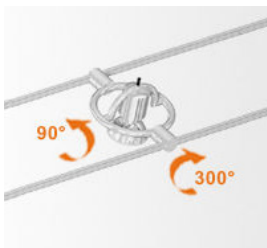

## miniTensoFariuno

Plug in/out miniTensoLuminaire, cable-mounted operating 230V without any transformer, for accent lighting.  
No tools needed for installation: just insert it, like a plug in a socket.

158  
6 1/4"

95  
3 3/4"

107  
4 1/4"

### LUMINAIRE

materials	<b>zama</b>
environment	<b>interiors</b>
mounting location	<b>on cables</b>
emission	<b>direct pointing light</b>
weight	<b>0,2 kg</b>
tension	<b>230V</b>
insulation class	<b>2</b>
IP classification	<b>IP20</b>
marks	<b>CE</b>
design Franco Bettonica, Mario Melocchi, 1998	