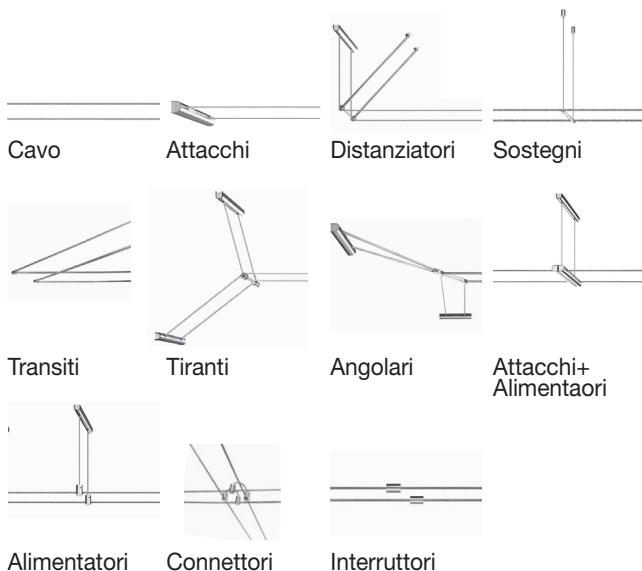

ACCESSORIES FOR INSTALLATION

FINISHES