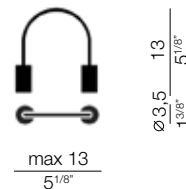

**chrome**      **303**  
**silver**      **331**  
**white**      **331B**

  
  
  
 $\frac{24}{9\frac{7}{16}''}$   
max 150  
max 59"

CE  IP20

### TensoConnettori

TensoConnettori (also for miniTenso) connect pairs of Tenso/miniTensoCavi so they can be powered by one power point.

CE  IP20

Finish

Code

Dimensions

**chrome  
silver  
white**

**745  
763  
763B**

### TensoInterruttori

TensoInterruttori (anche per miniTenso) double the switching and power installable when TensoCavi are powered by both miniTensoAttacchi.

CE  IP20

Finish

Code

Dimensions

**chrome  
silver  
white**