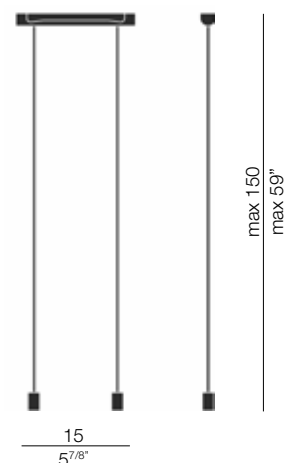

miniTensoAlimentatori

miniTensoAlimentatori power TensoCavi when there is no power point handy for the TensoAttacchi.

CE IP20

Finish

Code

Dimensions

**chrome/
chrome**

310

**silver/
silver**

337

**white/
white**

337B

TensoConnettori

TensoConnettori (also for miniTenso) connect pairs of Tenso/miniTensoCavi so they can be powered by one power point.

CE IP20

Finish

Code

Dimensions

**chrome
silver
white**

**745
763
763B**

TensoInterruttori

TensoInterruttori (anche per miniTenso) double the switching and power installable when TensoCavi are powered by both miniTensoAttacchi.

CE IP20

Finish

Code

Dimensions

**chrome
silver
white**

**747
764
764B**