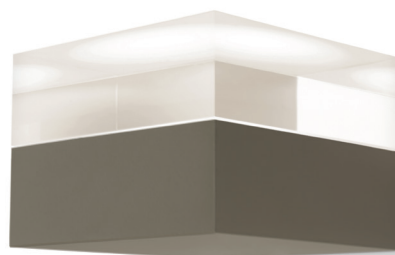

# Roma parete

luminaire	
materials	diffusor in methacrylate, structure in steel and aluminum
environment	interiors
mounting location	wall
emission	indirect and diffused light
weight	1,6 kg
voltage	220-240V
ballast	dimmable electronic integrated
dimming	phase cut / push / dali / casambi integrated
insulation class	1
IP classification	IP20
certifications	CE UK CA
design	Luta Bettonica, 2020

## finish and code

white  
cod 951  
cod D951  
cod C951

light dove grey  
cod 952  
cod D952  
cod C952

dark dove grey  
cod 953  
cod D953  
cod C953

black  
cod 954  
cod D954  
cod C954

phase-cut dimmable  
push/dali  
casambi integrated