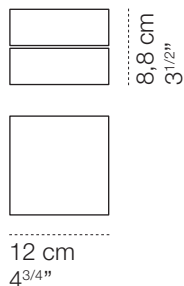

# Roma parete

luminaire	
materials	diffusor in methacrylate, structure in steel and aluminum
environment	interiors
mounting location	wall
emission	indirect and diffused light
weight	1,6 kg
voltage	220-240V
ballast	dimmable electronic integrated
dimming	phase cut / push / dali / casambi integrated
insulation class	1
IP classification	IP20
certifications	CE UK CA
design	Luta Bettonica, 2020

light source	
source	LED
number of led	1
power	20W
luminous flux	2.400 lm
colour temperature	2.700K
CRI	90
energy label	