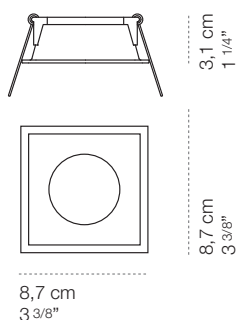

## Indice Quadro

Elegant recessed spotlight for plasterboard ceilings, a minimalist style declined in multiple finishes that can be perfectly matched to modern and refined indoor environments. Indice is available round or square, fixed or adjustable to draw diffused and asymmetrical beams of light. Compatible with GU10 bulb (not included).

luminaire		light source	
materials	aluminium	source	directional LED par 16
environment	interiors	socket	GU10
mounting location	recessed	bulb included	no
emission	direct pointing light	number of bulbs	1
weight	0,1 kg	power	8,5W max
tension	230V		
insulation class	2		
IP classification	IP43 front, IP20 rear		
marks			