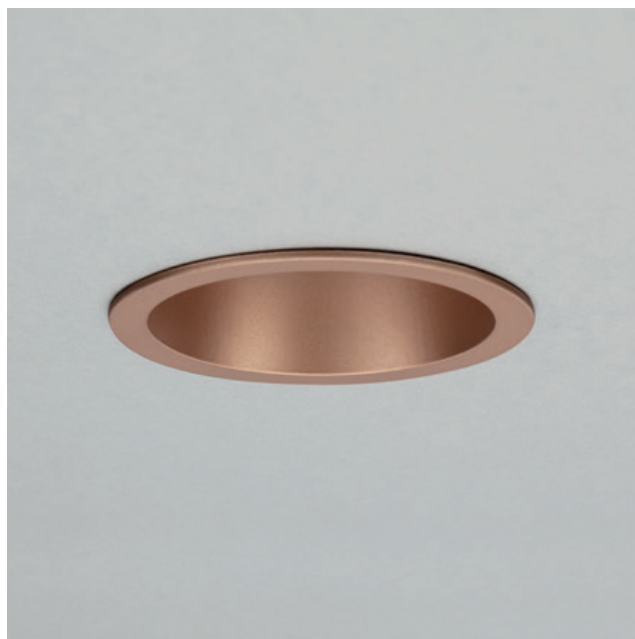

Indice Tondo

Elegant recessed spotlight for plasterboard ceilings, a minimalist style declined in multiple finishes that can be perfectly matched to modern and refined indoor environments. Indice is available round or square, fixed or adjustable to draw diffused and asymmetrical beams of light. Compatible with GU10 bulb (not included).

luminaire		light source	
materials	aluminium	source	directional LED par 16
environment	interiors	socket	GU10
mounting location	recessed	bulb included	no
emission	direct pointing light	number of bulbs	1
weight	0,1 kg	power	8,5W max
tension	230V		
insulation class	2		
IP classification	IP43 front, IP20 rear		
marks			

finishes and codes

white
CU15000W

black
CU15000B

gold
CU15000Z

rosegold
CU15000U

silver
CU15000S

white-gold
CU1500WZ

white-rosegold
CU1500WU

white-silver
CU1500WS

white-black
CU1500WB

black-gold
CU1500BZ

black-rosegold
CU1500BU