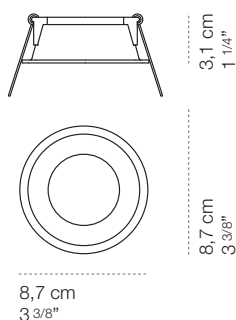

Indice Tondo

Elegant recessed spotlight for plasterboard ceilings, a minimalist style declined in multiple finishes that can be perfectly matched to modern and refined indoor environments. Indice is available round or square, fixed or adjustable to draw diffused and asymmetrical beams of light. Compatible with GU10 bulb (not included).

luminaire		light source	
materials	aluminium	source	directional LED par 16
environment	interiors	socket	GU10
mounting location	recessed	bulb included	no
emission	direct pointing light	number of bulbs	1
weight	0,1 kg	power	8,5W max
tension	230V		
insulation class	2		
IP classification	IP43 front, IP20 rear		
marks			