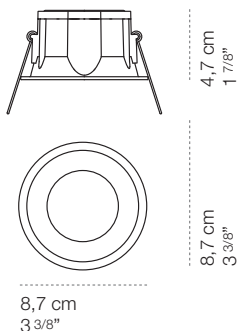

Indice Tondo Reg

Elegant recessed spotlight for plasterboard ceilings, a minimalist style declined in multiple finishes that can be perfectly matched to modern and refined indoor environments. Indice is available round or square, fixed or adjustable to draw diffused and asymmetrical beams of light. Compatible with GU10 bulb (not included).

luminaire		light source	
materials	aluminium	source	directional LED par 16
environment	interiors	socket	GU10
mounting location	recessed	bulb included	no
emission	direct pointing light	number of bulbs	1
weight	0,1 kg	power	8,5W max
tension	230V		
insulation class	2		
IP classification	IP43 front, IP20 rear		
marks			