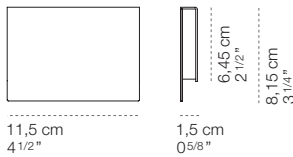

luminaire	
materials	zamak, galvanised sheet metal, polycarbonate
environment	interiors
mounting location	wall
emission	diffused light
weight	0,33 kg
tension	230V
power supply	dimnable electronic integrated
dimming	phase cut
insulation class	1 ⊕
IP classification	IP20
marks	CE UK CA