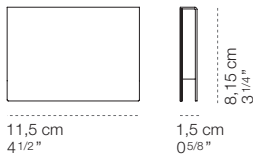

luminaire	
materials	zamak, galvanised sheet metal, polycarbonate
environment	interiors
mounting location	wall
emission	diffused light
weight	0,33 kg
tension	230V
power supply	dimnable electronic integrated
dimming	phase cut
insulation class	1 ⊕
IP classification	IP20
marks	CE UK CA