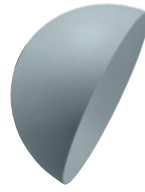

Flip 250 wall | ceiling

Flip is a product line that stands out for its versatility and futuristic design. Flip's distinctive feature is its tilting dome that allows customized ambient lighting in three different modes: suspended, surface mounted or as a wall light. It is available in 3 sizes and 10 colour variants, designed to blend harmoniously into any furnishing style. Thanks to the diffuse lighting effect created, Flip delivers a bold experience and unprecedented quality.

	light source
source	led
power	10W
temperatura colore	2700K / 3000K / 4000K
lumen	1.200lm
energy label	F

finishes and codes

white

black

light blue RAL 7000

ochre RAL 8004

green RAL 6013

2700K	CL15221W2	CL15221B2	CL15221L2	CL15221R2	CL15221V2
3000K	CL15221W3	CL15221B3	CL15221L3	CL15221R3	CL15221V3
4000K	CL15221WN	CL15221BN	CL15221LN	CL15221RN	CL15221VN

grey RAL 7030

white-rosegold

black-gold

hammered copper

oxidised copper

2700K	CL15221G2	CL15221WR2	CL15221BZ2	CL15221M2	ONLY ON REQUEST
3000K	CL15221G3	CL15221WR3	CL15221BZ3	CL15221M3	
4000K	CL15221GN	CL15221WRN	CL15221BZN	CL15221MN	