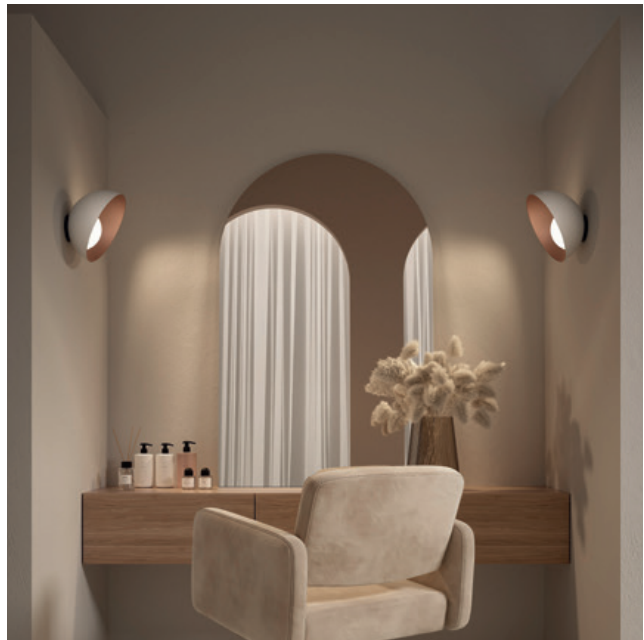

Flip 250 wall | ceiling

Flip is a product line that stands out for its versatility and futuristic design. Flip's distinctive feature is its tilting dome that allows customized ambient lighting in three different modes: suspended, surface mounted or as a wall light. It is available in 3 sizes and 10 colour variants, designed to blend harmoniously into any furnishing style. Thanks to the diffuse lighting effect created, Flip delivers a bold experience and unprecedented quality.