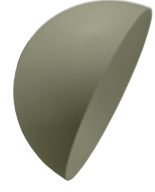

Flip 250 wall | ceiling

Flip is a product line that stands out for its versatility and futuristic design. Flip's distinctive feature is its tilting dome that allows customized ambient lighting in three different modes: suspended, surface mounted or as a wall light. It is available in 3 sizes and 10 colour variants, designed to blend harmoniously into any furnishing style. Thanks to the diffuse lighting effect created, Flip delivers a bold experience and unprecedented quality.

	light source
source	led
power	10W
temperatura colore	2700K / 3000K / 4000K
lumen	1.200lm
energy label	F

finishes and codes

white

black

light blue RAL 7000

ochre RAL 8004

green RAL 6013

2700K	CL15221W2	CL15221B2	CL15221L2	CL15221R2	CL15221V2
3000K	CL15221W3	CL15221B3	CL15221L3	CL15221R3	CL15221V3
4000K	CL15221WN	CL15221BN	CL15221LN	CL15221RN	CL15221VN

grey RAL 7030

white-rosegold

black-gold

hammered copper

oxidised copper

2700K	CL15221G2	CL15221WR2	CL15221BZ2	CL15221M2	ONLY ON REQUEST
3000K	CL15221G3	CL15221WR3	CL15221BZ3	CL15221M3	
4000K	CL15221GN	CL15221WRN	CL15221BZN	CL15221MN	