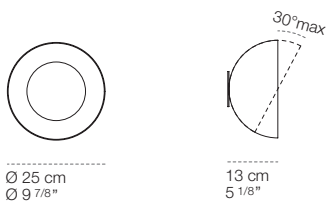

Flip 250 wall | ceiling

Flip is a product line that stands out for its versatility and futuristic design. Flip's distinctive feature is its tilting dome that allows customized ambient lighting in three different modes: suspended, surface mounted or as a wall light. It is available in 3 sizes and 10 colour variants, designed to blend harmoniously into any furnishing style. Thanks to the diffuse lighting effect created, Flip delivers a bold experience and unprecedented quality.

	luminaire
Materials	aluminium, polycarbonate
environment	indoor
typology	wall, ceiling
emission	diffused light
weight	0,9 kg
tension	230V
power supply	dimnable electronic integrated
dimming	phase cut
insulation class	1 Ⓢ
IP classification	IP20
marks	CE UK CA