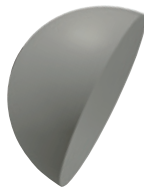

Flip 250 wall | ceiling

Flip is a product line that stands out for its versatility and futuristic design. Flip's distinctive feature is its tilting dome that allows customized ambient lighting in three different modes: suspended, surface mounted or as a wall light. It is available in 3 sizes and 10 colour variants, designed to blend harmoniously into any furnishing style. Thanks to the diffuse lighting effect created, Flip delivers a bold experience and unprecedented quality.

	light source
source	led
power	10W
temperatura colore	2700K / 3000K / 4000K
lumen	1.200lm
energy label	F

finishes and codes

white

black

light blue RAL 7000

ochre RAL 8004

green RAL 6013

2700K	CL15221W2	CL15221B2	CL15221L2	CL15221R2	CL15221V2
3000K	CL15221W3	CL15221B3	CL15221L3	CL15221R3	CL15221V3
4000K	CL15221WN	CL15221BN	CL15221LN	CL15221RN	CL15221VN

grey RAL 7030

white-rosegold

black-gold

hammered copper

oxidised copper

2700K	CL15221G2	CL15221WR2	CL15221BZ2	CL15221M2	ONLY ON REQUEST
3000K	CL15221G3	CL15221WR3	CL15221BZ3	CL15221M3	
4000K	CL15221GN	CL15221WRN	CL15221BZN	CL15221MN	