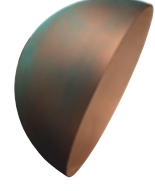

Flip 250 wall | ceiling

Flip is a product line that stands out for its versatility and futuristic design. Flip's distinctive feature is its tilting dome that allows customized ambient lighting in three different modes: suspended, surface mounted or as a wall light. It is available in 3 sizes and 10 colour variants, designed to blend harmoniously into any furnishing style. Thanks to the diffuse lighting effect created, Flip delivers a bold experience and unprecedented quality.

	light source
source	led
power	10W
temperatura colore	2700K / 3000K / 4000K
lumen	1.200lm
energy label	F

finishes and codes

white

black

light blue RAL 7000

ochre RAL 8004

green RAL 6013

2700K	CL15221W2	CL15221B2	CL15221L2	CL15221R2	CL15221V2
3000K	CL15221W3	CL15221B3	CL15221L3	CL15221R3	CL15221V3
4000K	CL15221WN	CL15221BN	CL15221LN	CL15221RN	CL15221VN

grey RAL 7030

white-rosegold

black-gold

hammered copper

oxidised copper

2700K	CL15221G2	CL15221WR2	CL15221BZ2	CL15221M2	ONLY ON REQUEST
3000K	CL15221G3	CL15221WR3	CL15221BZ3	CL15221M3	
4000K	CL15221GN	CL15221WRN	CL15221BZN	CL15221MN	