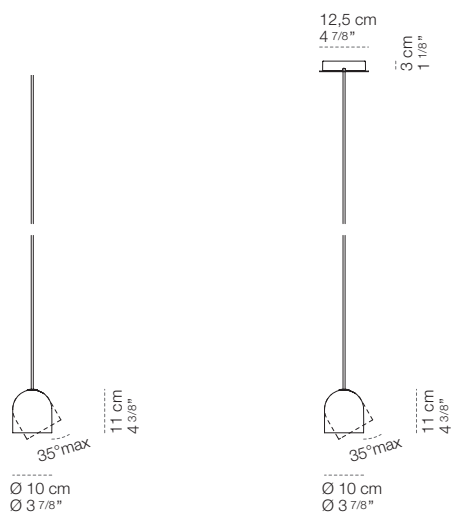

SUSPENDED WITH 4M CABLE

SUSPENDED BLACK CEILING ROSE
+ 4M CABLE

	luminaire
Materials	aluminium
environment	indoor
typology	ceiling
emission	diffused light
weight	0,2 kg
tension	230V
power supply	dimnable electronic integrated
dimming	phase cut
insulation class	2
IP classification	IP20
marks	