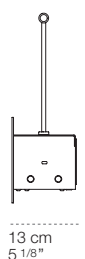

Fischietto R

Fischietto L

| | luminaire |
|-------------------|--------------------------------|
| materials | aluminium, iron plate |
| environment | indoor |
| typology | wall |
| emission | localised direct light |
| weight | 0,33 kg |
| tension | 230V |
| power supply | dimnable electronic integrated |
| dimming | push |
| insulation class | 1 |
| IP classification | IP20 |
| marks | |
| design | Marco Zito, 2020 |