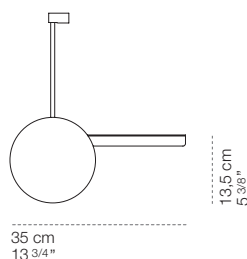

Fischietto R

Fischietto L

| | luminaire |
|-------------------|--------------------------------|
| materials | aluminium, iron plate |
| environment | indoor |
| typology | wall |
| emission | localised direct light |
| weight | 0,33 kg |
| tension | 230V |
| power supply | dimnable electronic integrated |
| dimming | push |
| insulation class | 1 |
| IP classification | IP20 |
| marks | |
| design | Marco Zito, 2020 |

| | light source |
|--------------------|--------------|
| source | led |
| power | 1,5W |
| colour temperature | 2.700K |
| lumen | 300lm |
| energy label | F |
| color rendering | CRI 90 |

finishes and codes