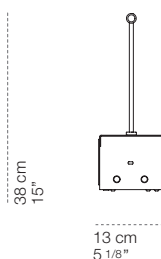

Fischietto R

Fischietto L

| | luminaire |
|-------------------|--------------------------------|
| materials | aluminium, iron plate |
| environment | indoor |
| typology | wall |
| emission | localised direct light |
| weight | 0,33 kg |
| tension | 230V |
| power supply | dimnable electronic integrated |
| dimming | push |
| insulation class | 1 |
| IP classification | IP20 |
| marks | |
| design | Marco Zito, 2020 |