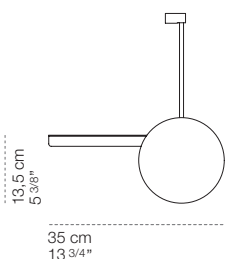

Fischietto R

Fischietto L

| | luminaire |
|-------------------|--------------------------------|
| materials | aluminium, iron plate |
| environment | indoor |
| typology | wall |
| emission | localised direct light |
| weight | 0,33 kg |
| tension | 230V |
| power supply | dimnable electronic integrated |
| dimming | push |
| insulation class | 1 |
| IP classification | IP20 |
| marks | |
| design | Marco Zito, 2020 |

| | light source |
|--------------------|--------------|
| source | led |
| power | 1,5W |
| colour temperature | 2.700K |
| lumen | 300lm |
| energy label | F |
| color rendering | CRI 90 |

finishes and codes