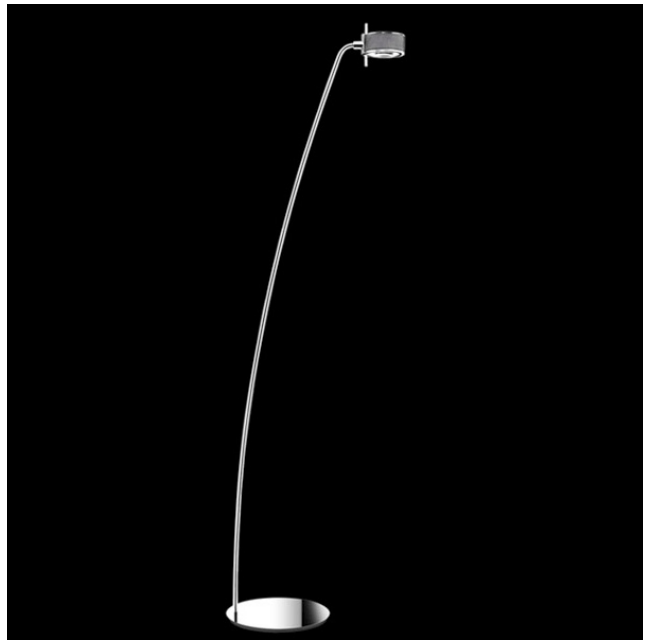

newComponi200 mezzacurva

65 cm
25 5/8"

luminaire - structure	
materials	aluminium, steel
environment	interiors
mounting location	floor
emission	direct, indirect, diffused, mixed, accent light
weight	12,9 kg
tension	230V
dimmer	electronic in line
plug	europaean 2 poles
IP classification	IP20
certifications	CE □ V
design	Luta Bettonica, Luca Melocchi, Mario Melocchi, 2009-2019

light source	
source	LED
socket	B15d
bulb included	yes
number of LED	1
power	8 W
luminous flux	1.055 lm
colour temperature	2.700 K

finish - structure	
	
cromo cod 066B	satin nickel-plated cod 067B

components					
Componi200 anello					
					
retinato cod 025	sfere black cod 020	sfere white cod 021	sfere red cod 022	sfere yellow cod 023	sfere blue cod 024
Componi200 disco					
					
transparent cod 035	satinato cod 036	opalescente quadrettato cod 038	red dichroic cod 039	yellow dichroic cod 040	blue dichroic cod 041
Componi200 lente					
					
lente 105° transparent cod 030	lente 70° transparent cod 031				