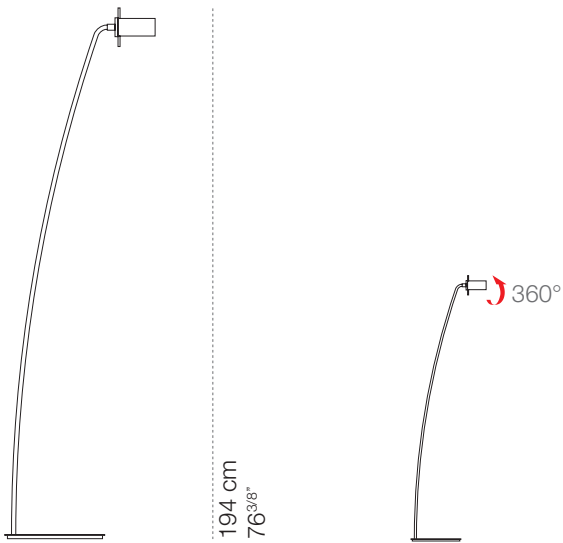

newComponi200 mezzacurva

65 cm
25 5/8"

luminaire - structure	
materials	aluminium, steel
environment	interiors
mounting location	floor
emission	direct, indirect, diffused, mixed, accent light
weight	12,9 kg
tension	230V
dimmer	electronic in line
plug	europaean 2 poles
IP classification	IP20
certifications	CE □ V
design	Luta Bettonica, Luca Melocchi, Mario Melocchi, 2009-2019

light source	
source	LED
socket	B15d
bulb included	yes
number of LED	1
power	8 W
luminous flux	1.055 lm
colour temperature	2.700 K

finish - structure	
	
cromo cod 066B	satin nickel-plated cod 067B

components					
Componi200 anello					
					
retinato cod 025	sfere black cod 020	sfere white cod 021	sfere red cod 022	sfere yellow cod 023	sfere blue cod 024
Componi200 disco					
					
transparent cod 035	satinato cod 036	opalescente quadrettato cod 038	red dichroic cod 039	yellow dichroic cod 040	blue dichroic cod 041
Componi200 lente					
					
lente 105° transparent cod 030	lente 70° transparent cod 031				