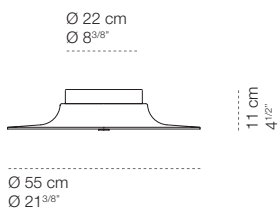

FLUDD PLAFONE